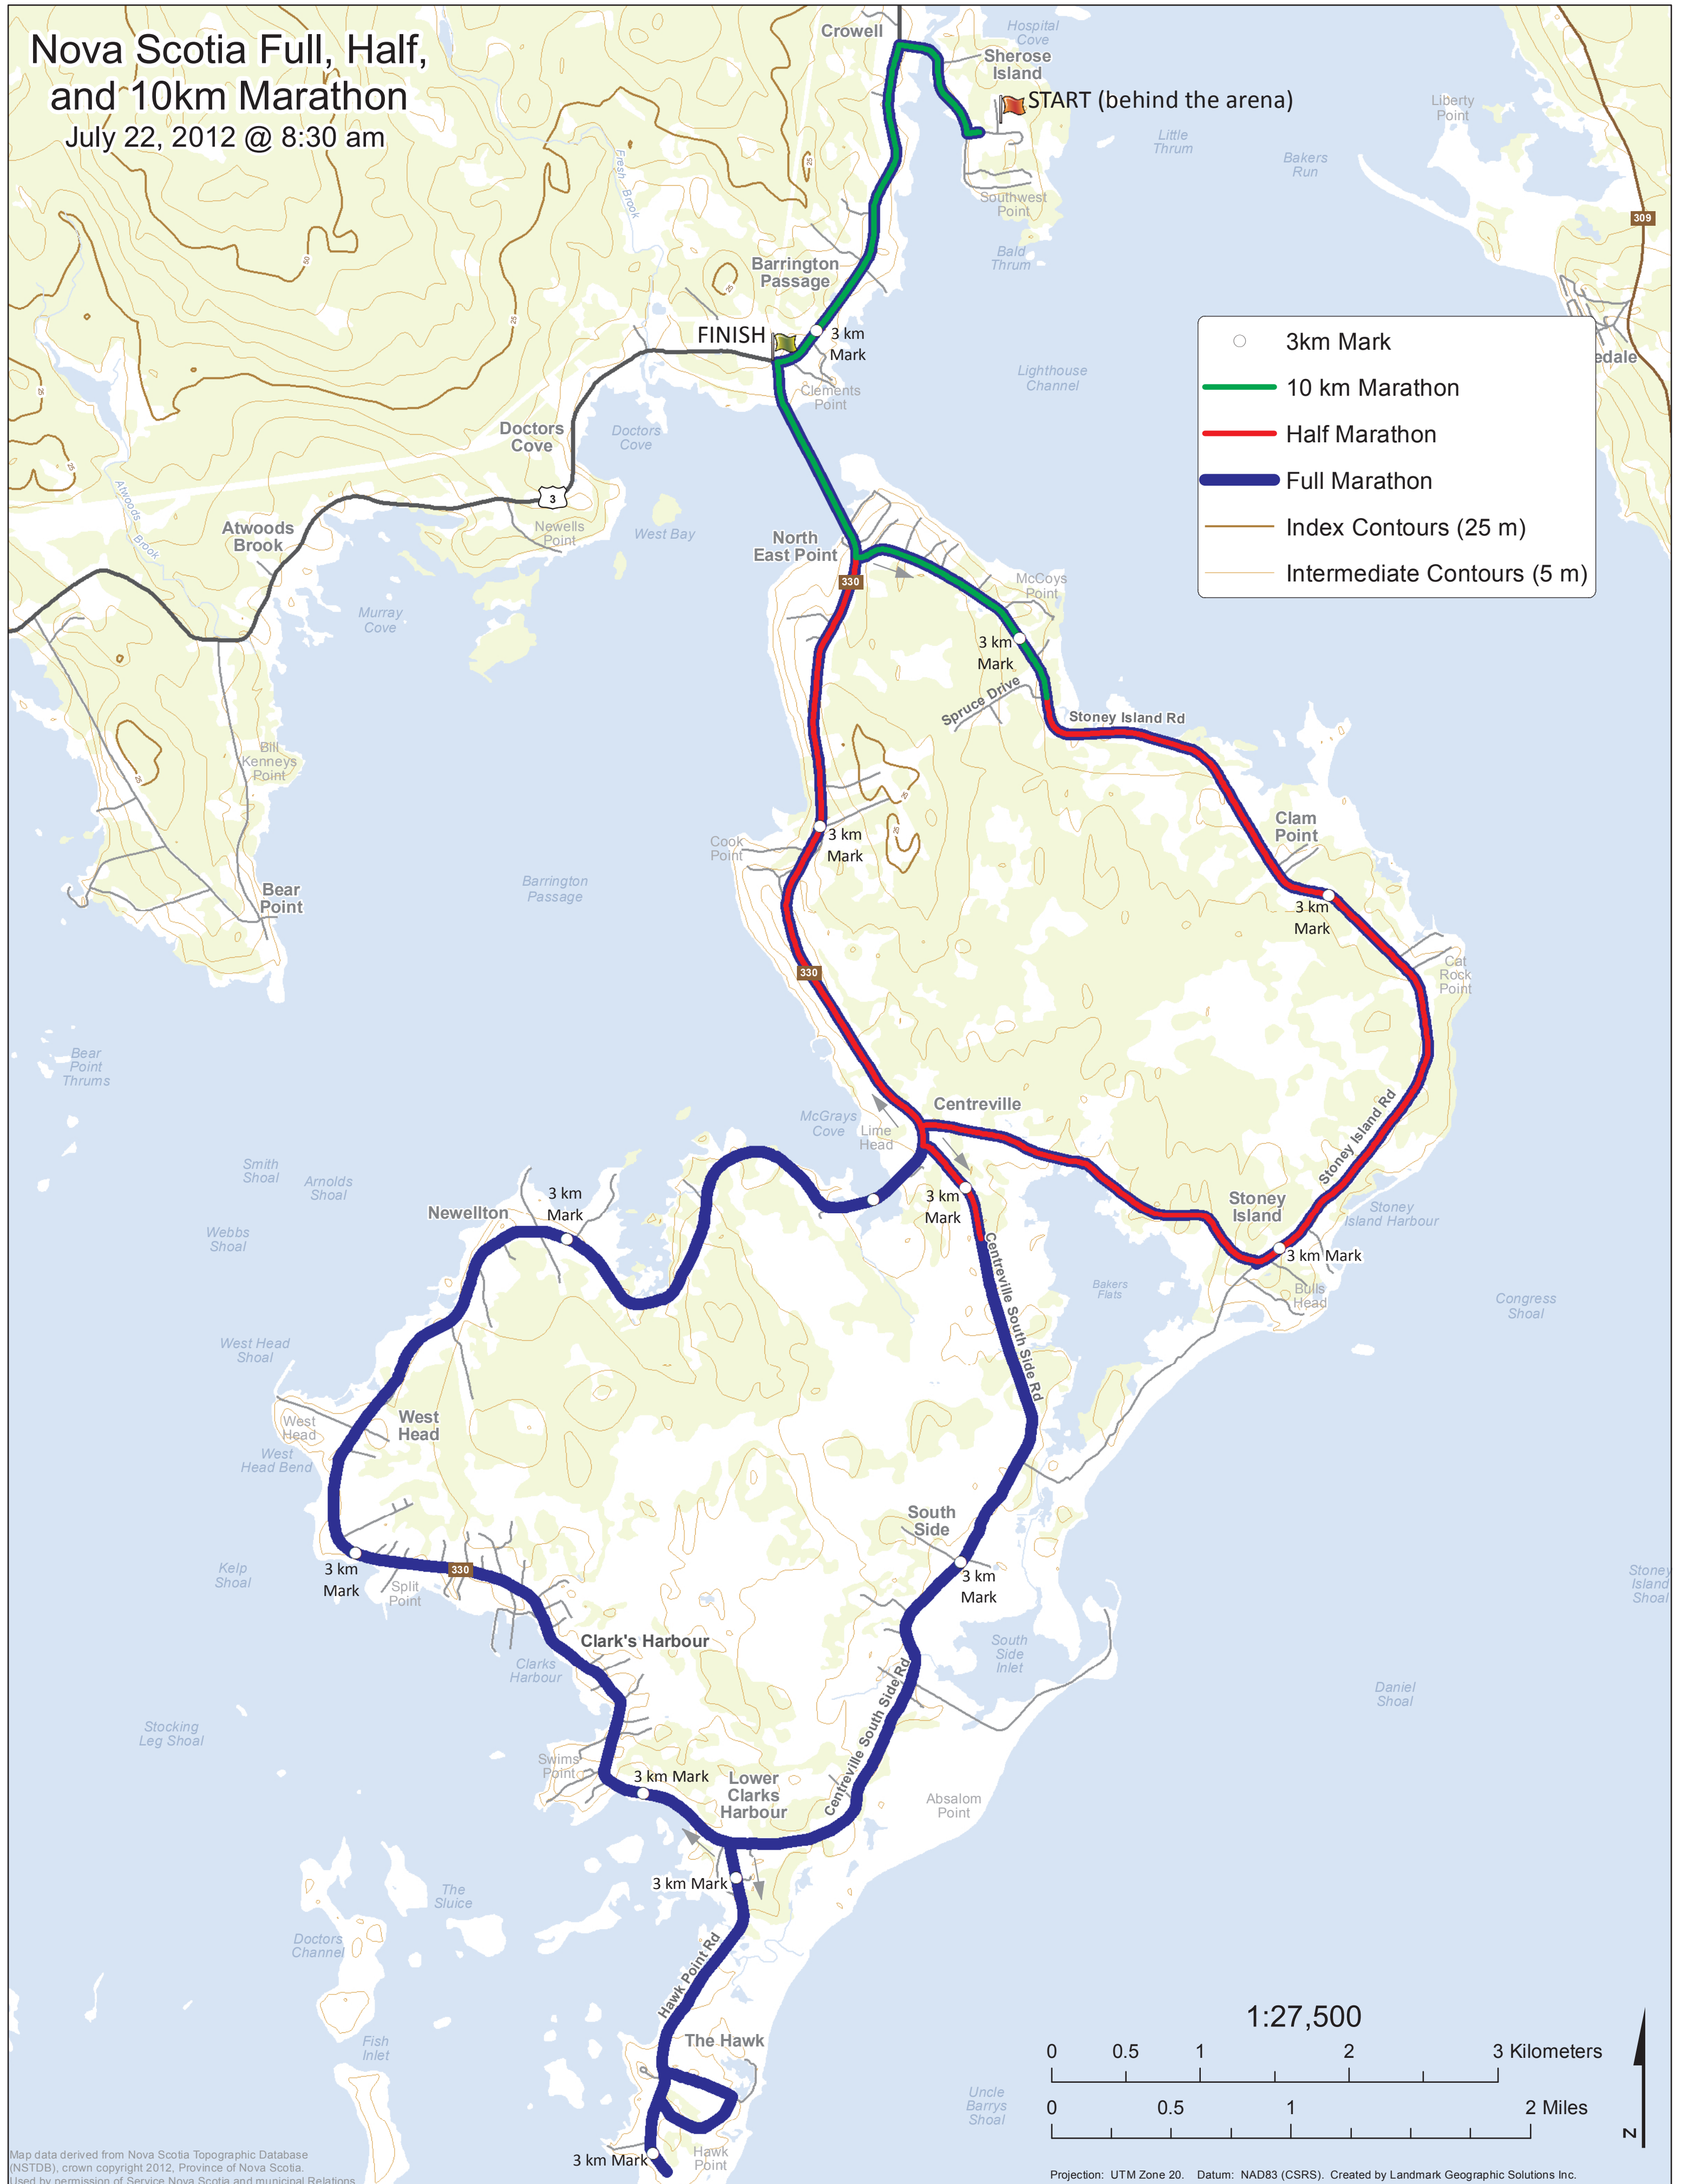

# Nova Scotia Full, Half, and 10km Marathon

July 22, 2012 @ 8:30 am

- 3km Mark
- 10 km Marathon
- Half Marathon
- Full Marathon
- Index Contours (25 m)
- Intermediate Contours (5 m)

Map data derived from Nova Scotia Topographic Database (NSTDB), crown copyright 2012, Province of Nova Scotia. Used by permission of Service Nova Scotia and municipal Relations.

Projection: UTM Zone 20. Datum: NAD83 (CSRS). Created by Landmark Geographic Solutions Inc.